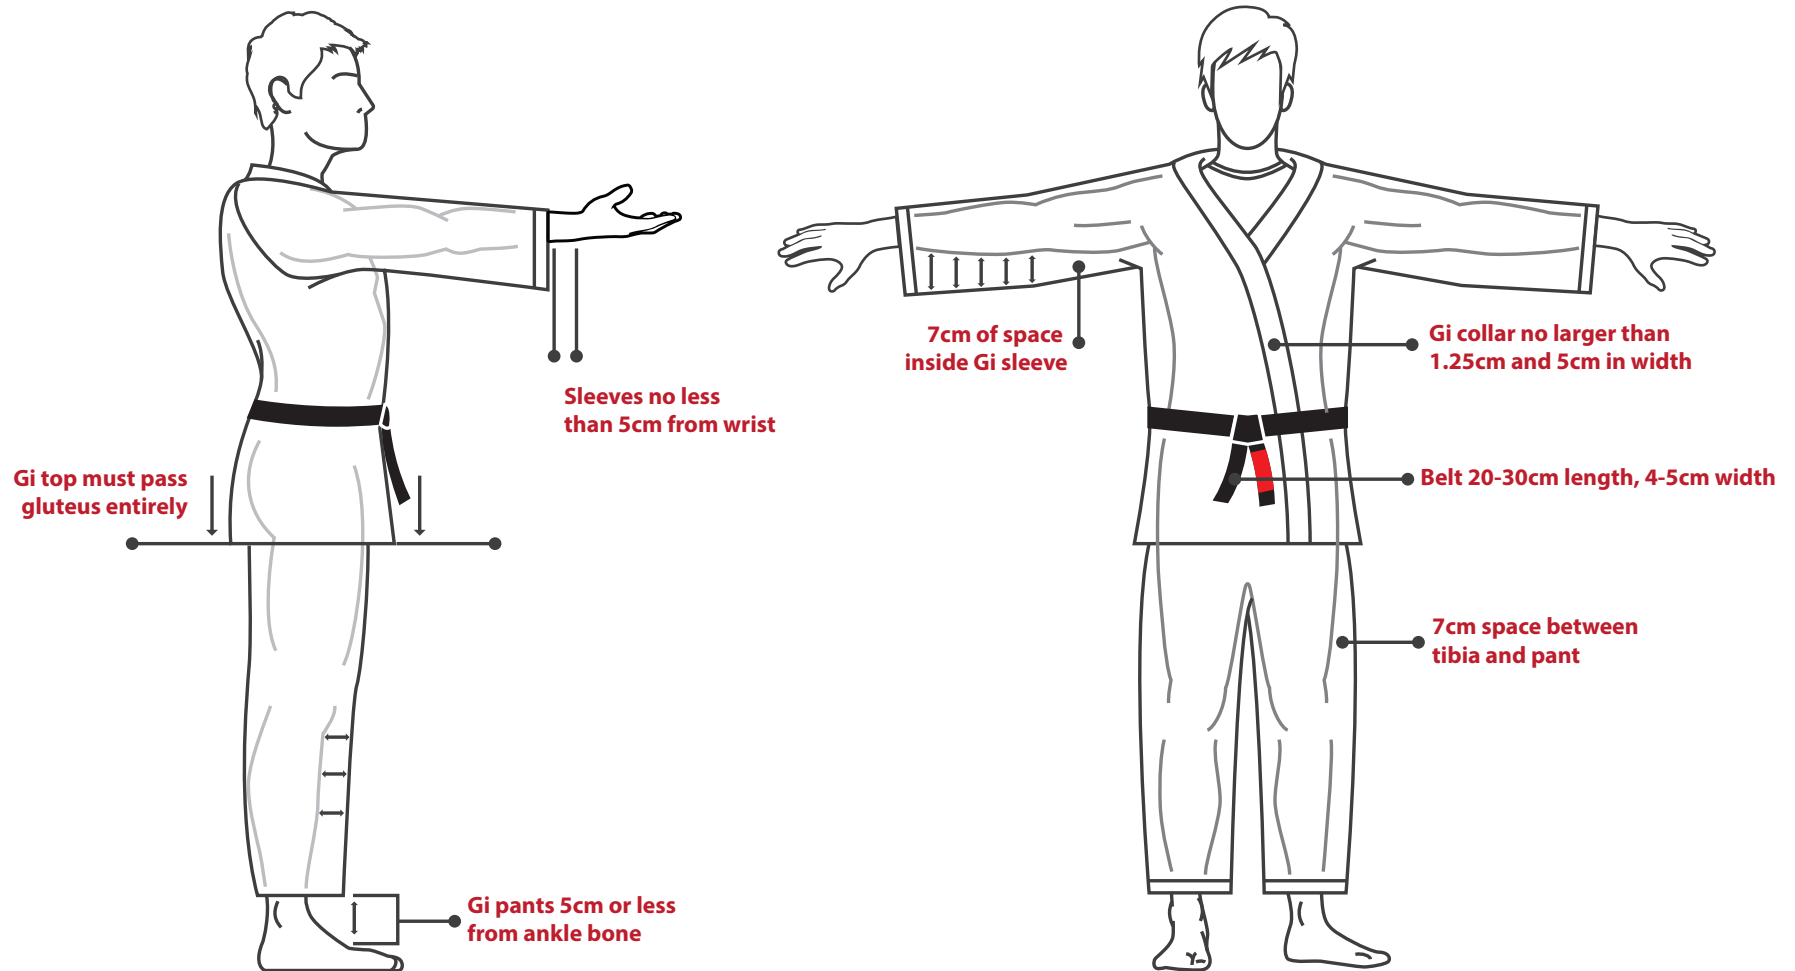

QUEST

JIU JITSU FEDERATION

**LOGOS ON NOGI UNIFORM
AND PATCHES ON GI UNIFORM CAN BE OF ANY COLOR**

QUEST

JIU JITSU FEDERATION

**LOGOS ON NOGI UNIFORM
AND PATCHES ON GI UNIFORM CAN BE OF ANY COLOR**

**LOGOS ON NOGI UNIFORM
AND PATCHES ON GI UNIFORM CAN BE OF ANY COLOR**